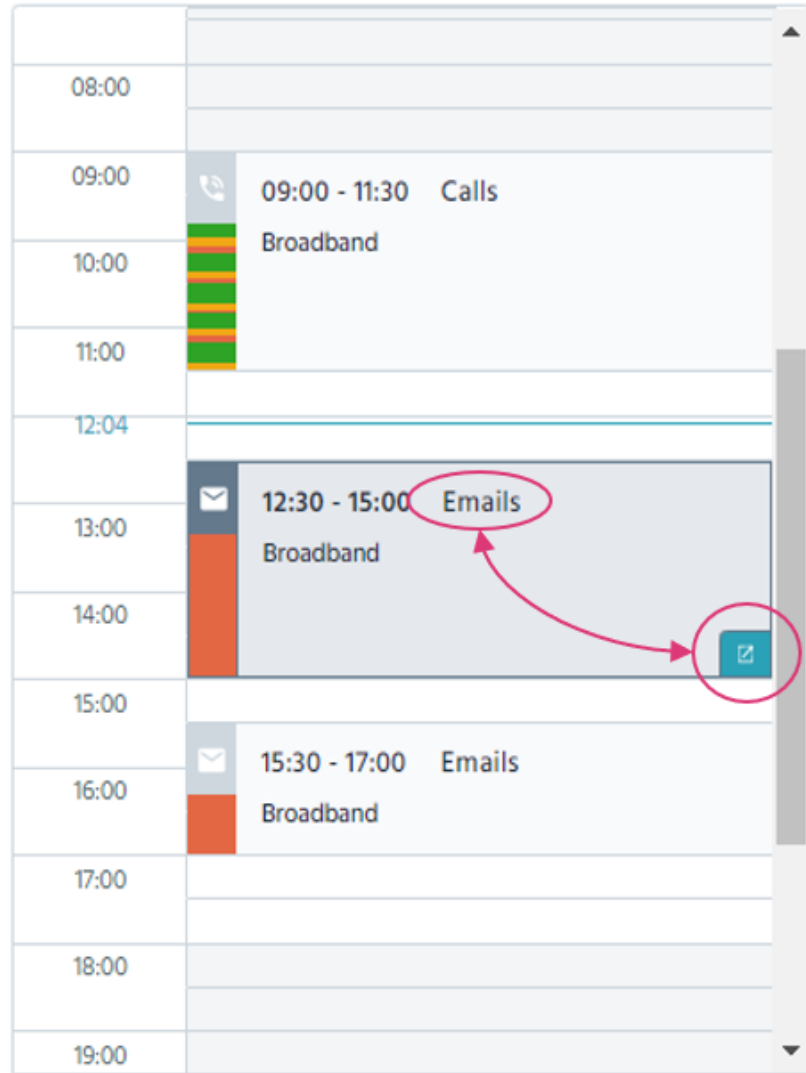

MY DAY

[View Week Schedule](#)

Legend

- Scheduled
- Adhered
- On Break
- No Show
- Overtime