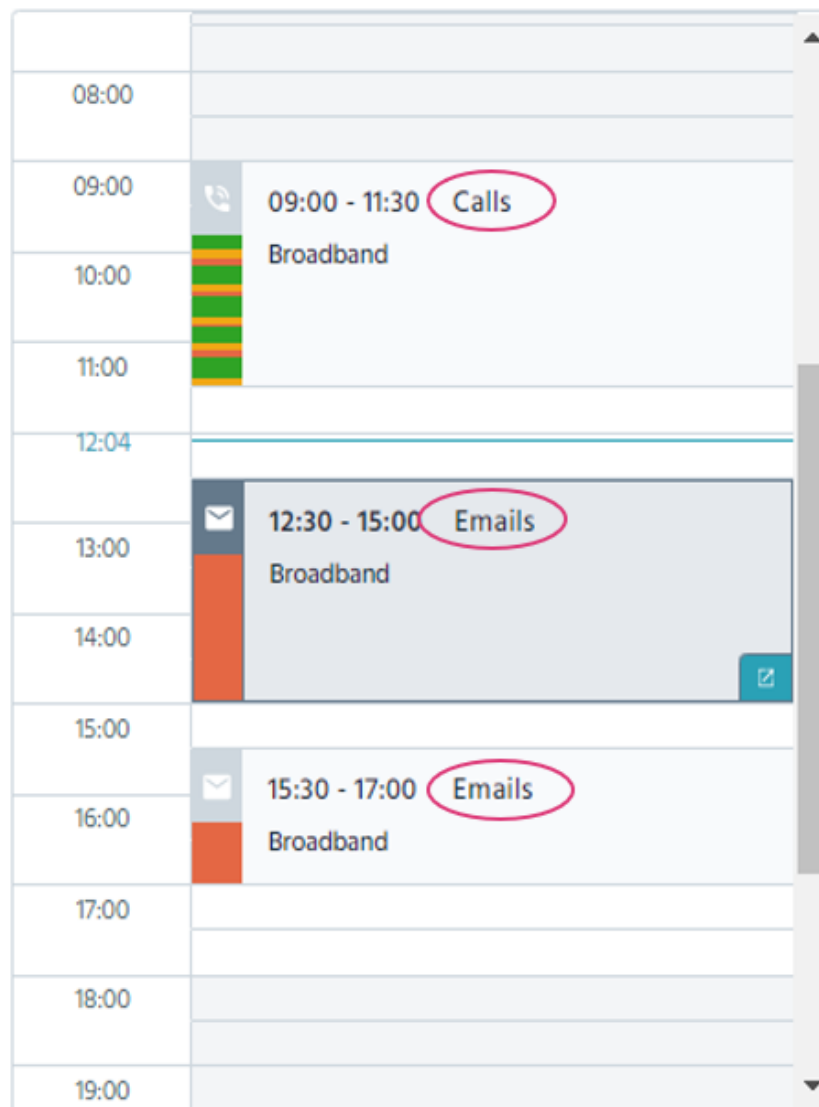

MY DAY

[View Week Schedule](#)

Legend

- Scheduled
- Adhered
- On Break
- No Show
- Overtime