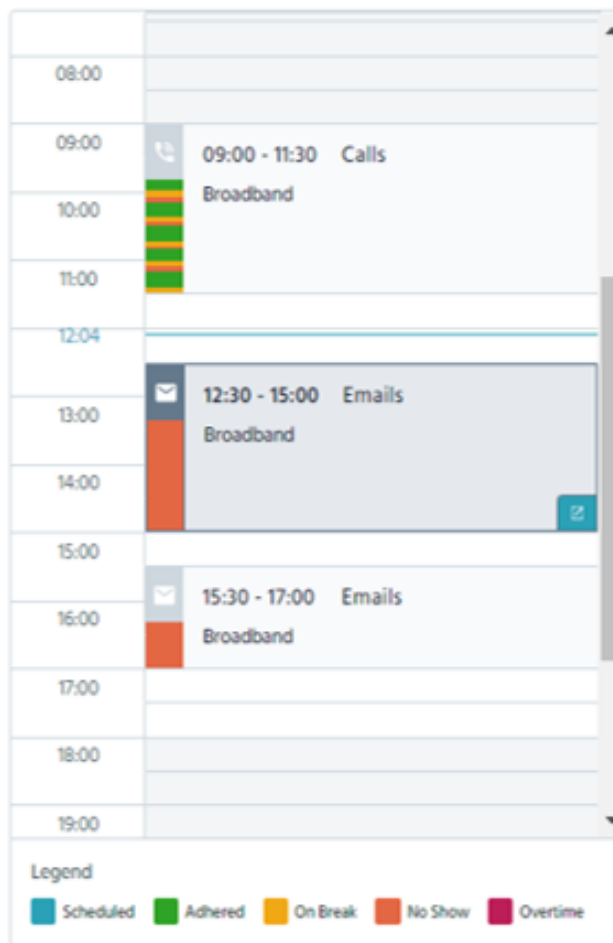

Dashboard

Scheduler

Apps and Docs

Holidays

BULLETIN

Client: Blackberry

Client: Test Client

Port Meadow
(21 Feb, 2022)

Client: MediaOne

Client: Cloudworks Staging Client

alarm New
(21 Feb, 2022)

MY DAY

View Week Schedule

CURRENT WEEK

Apr 18 - Apr 24, 2022

Worked	MCH	Booked
1.66h	24h	20h