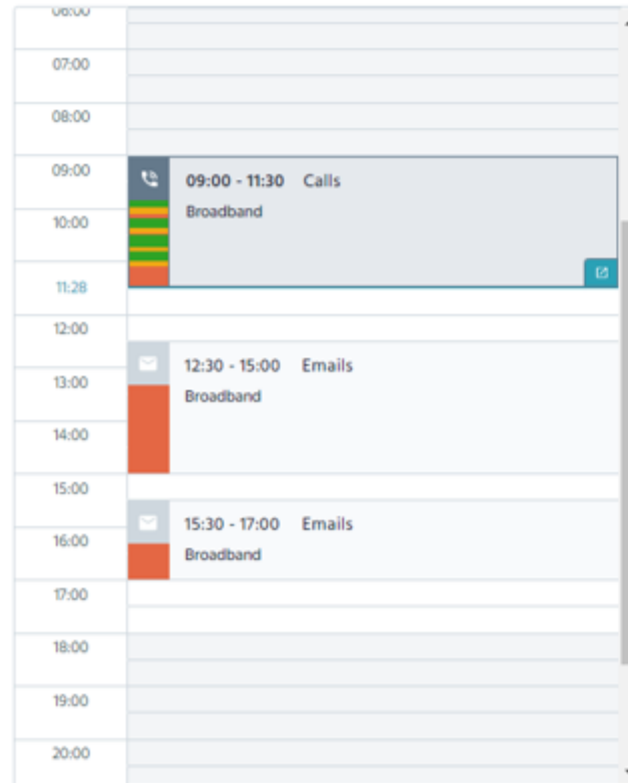

BULLETIN

Client: Blackberry

Client: Test Client

Port Meadow
(21 Feb, 2022)

Client: MediaOne

Client: Cloudworks Staging Client

alarm New
(21 Feb, 2022)

MY DAY

View Week Schedule

Legend

- Scheduled
- Adhered
- On Break
- No Show
- Overtime

CURRENT WEEK

Apr 18 - Apr 24, 2022

Worked	MCH	Booked
1.14h	24h	20h

HOLIDAYS STATUS

- Mon 09 May, 2022 Tue, Sat (5h) Declined
- Mon 09 May, 2022 Fri (4h) Pending
- Mon 09 May, 2022 Thu (-2h) Pending
- Mon 04 Apr, 2022 Wed (2h) Approved