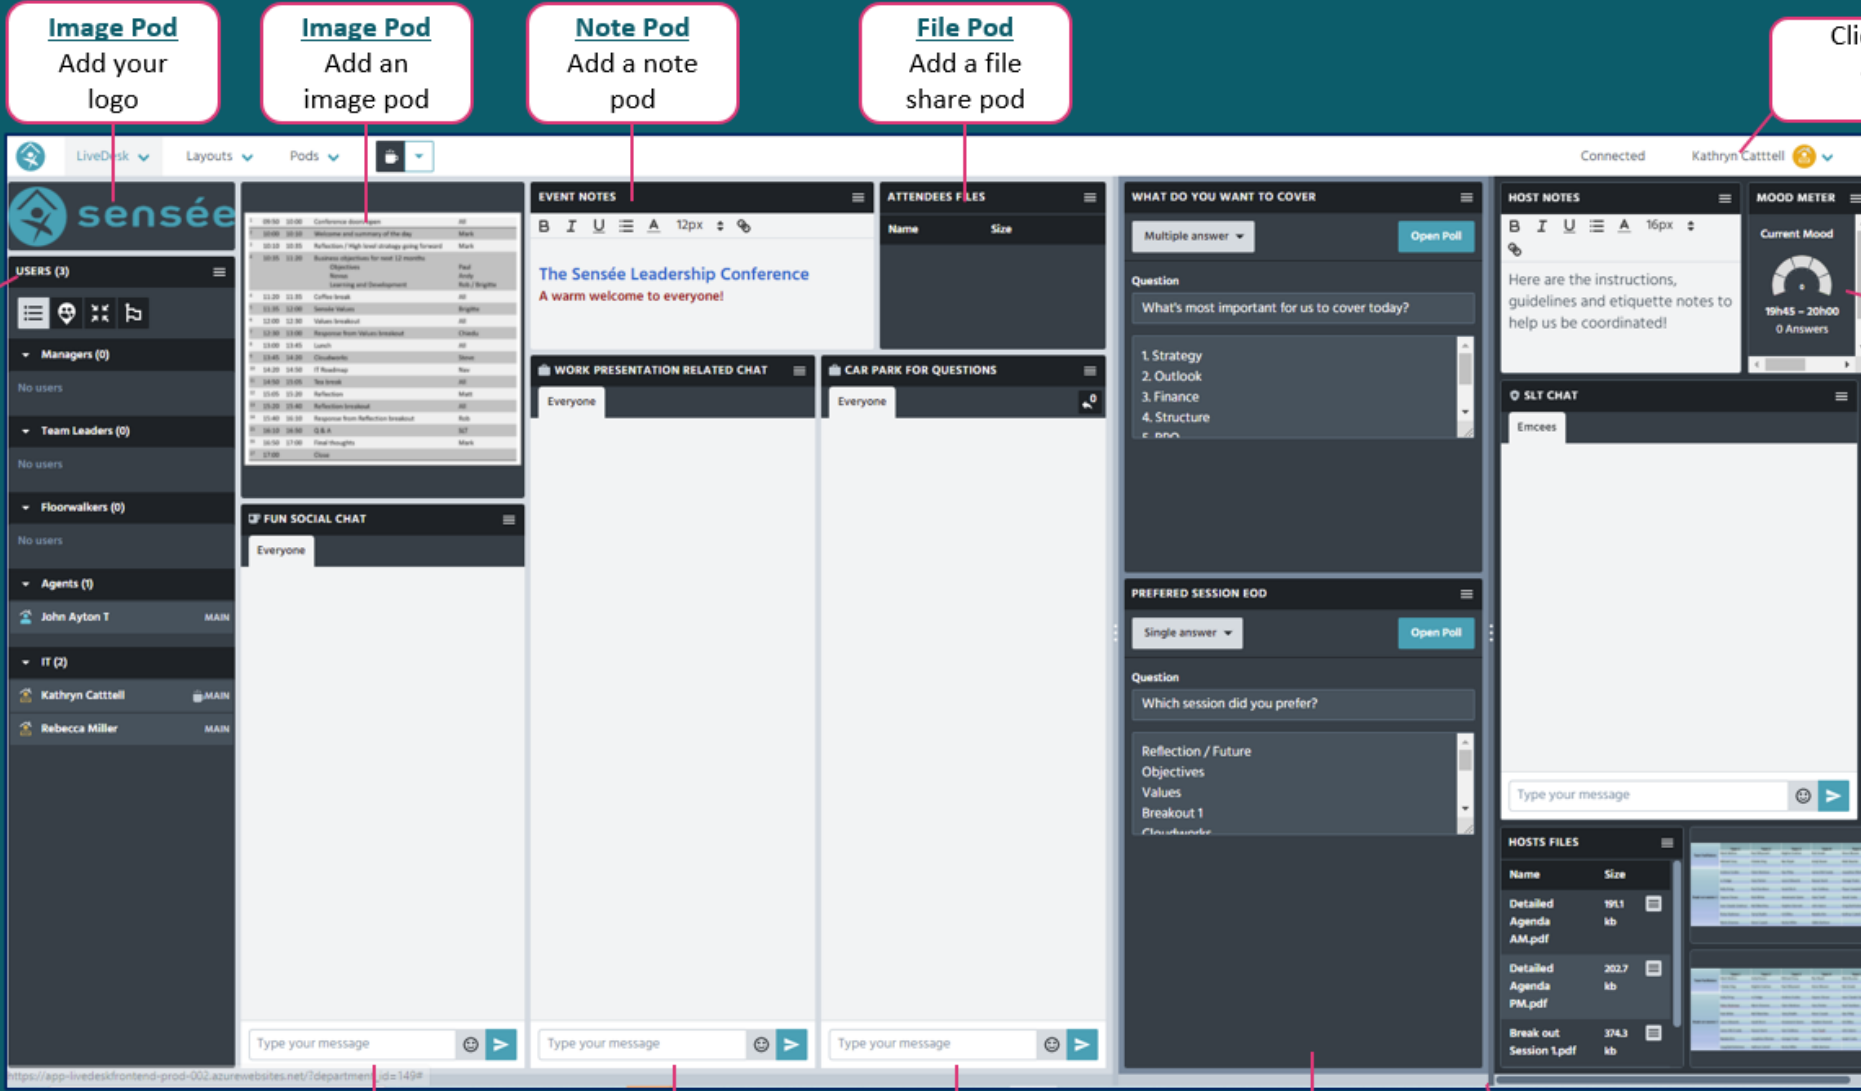

LIVEDESK: EXAMPLE LAYOUT

User Pod
View users and roles

Image Pod
Add your logo

Image Pod
Add an image pod

Note Pod
Add a note pod

File Pod
Add a file share pod

Click on username to Log out or change your working location / department

Mood Meter Pod
Gauge the mood of your Team with the 'Mood Meter'

Chat Pod
Social chat pod

Chat Pod
Work chat pod

Chat Pod
Q&A pod

Poll Pod
Create and run polls

Customise the Management Hangout area